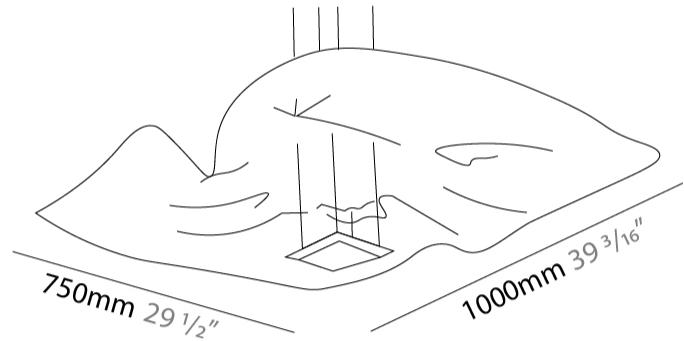

CRASH SURFACE

D132053- _____

base number

1. To build a product code in our configurator select the specify button on the base model # product page
2. To build a manual product code on this datasheet choose from the options listed below in blue font and add the suffix to the base model #

GENERAL

Series: Crash
Brand: Knikerboker
Division: Design
Mounting Type: Surface
Mounting Location: Ceiling

PHYSICAL

Shape: Rectangle
Length (mm): 750
Length (in): 29 1/2
Width (mm): 750
Width (in): 29 1/2
Extension (mm): 150
Extension (in): 5 7/8
Light Distribution: Indirect
Fixture Finish: EWH / EBK / MAN / COF / PRD / SLF / GLF / CLF / BRL / EWS / EWG / EWC / EWR / EBS / EBG / EBC / EBC / EBB / MAS / MAD / MAC / MAB / COS / CGO / CCL / CBL / PRS / PRG / PRC / PRB
Fixture Material: Metal

ELECTRICAL

Lamp Type: LED
Input Wattage (W): 21
Total Output Wattage (W): 20
Dimming: Tri-Mode (Non-Dimming and Phase Dimming (120Vac only) and 0-10V Dimming)
Driver Included: Yes
Driver Location: Integrated
Driver Type: Constant Current - Universal
Driver Class: Class 2
Input Voltage (V): 120 - 277
Constant Current (MA): 250
Upon Request: 0-10Vdc dimming / Phase dimming @120Vac / 277Vac

LED

Number of LEDs: 2
Color Temperature (°K): 3000
Max. Delivered Lumen (lm): 1100
CRI: >85 CRI
Lamp Life (hrs): 50000

OPTICAL

RATINGS AND CERTIFICATIONS

Certified By: Certified for North American Standards
IP rating: IP20